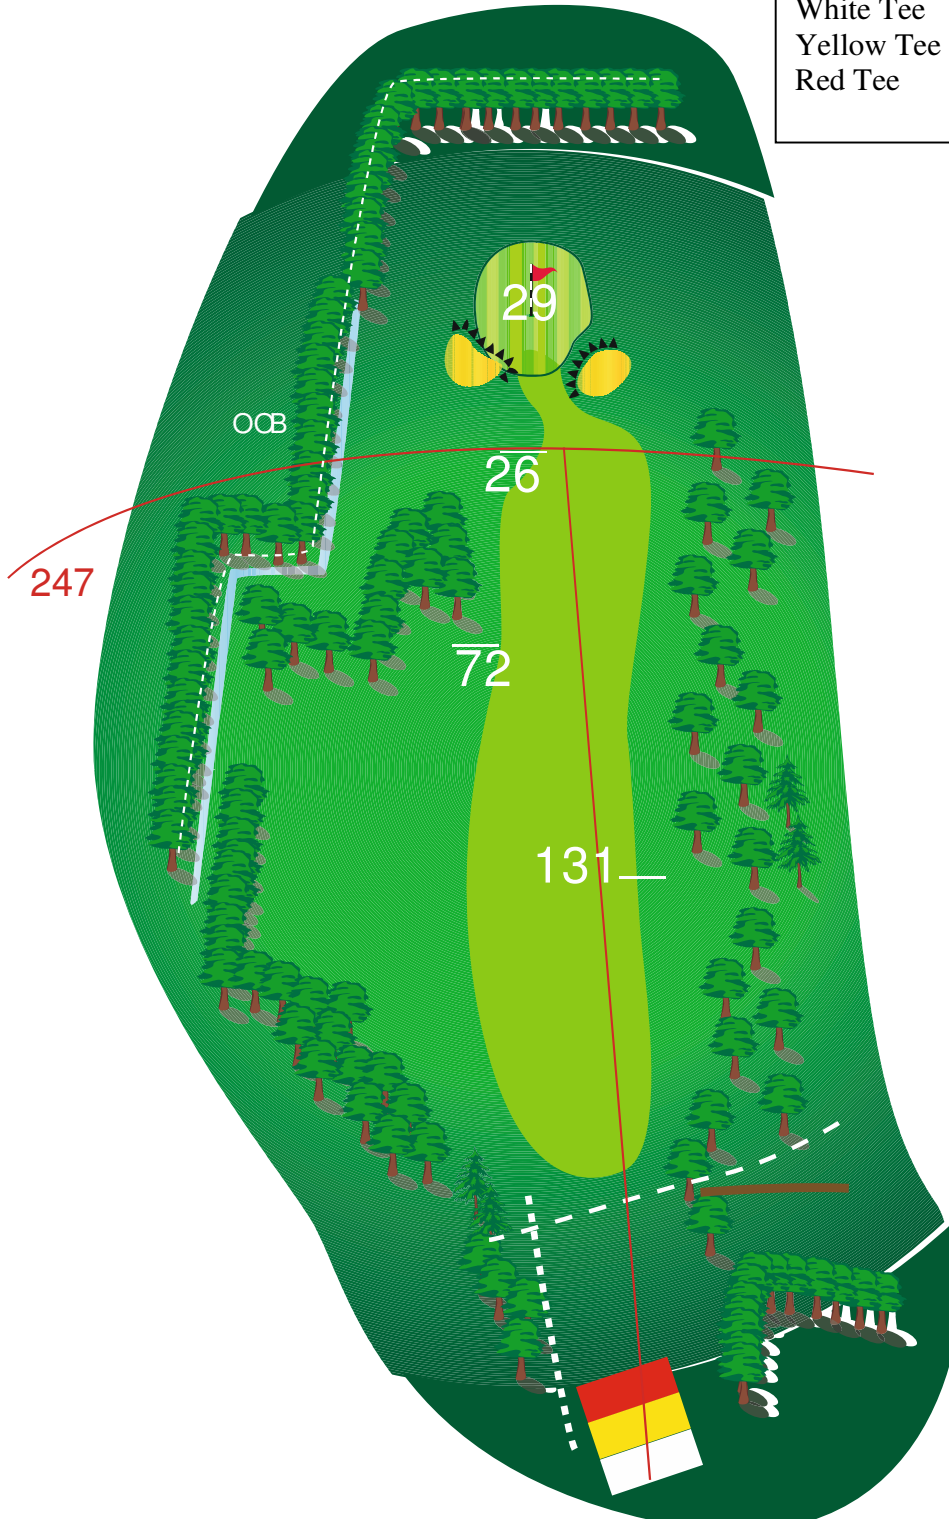

### Hole 1 Captains Drive

	Distance	SI
White Tee	273	15
Yellow Tee	268	15
Red Tee	265	14

#### Pros Tip

Risk and reward for the long hitter. A straight drive can find the green but a drive pulled left will find the Out Of Bounds. The safe play is a medium iron off the tee followed by a short iron to the large green which slopes back to front and right to left